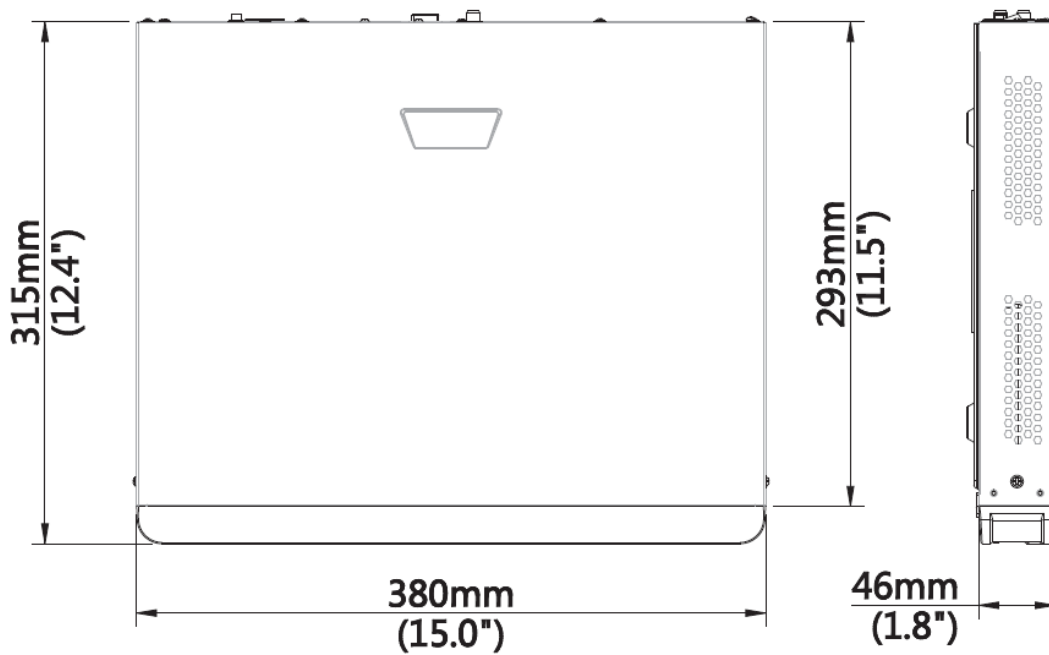

Network Video Recorder

NVR3216R-B

Key Features

- 16-channel input
- Third-party IP cameras supported with ONVIF conformance
- Support 1-ch HDMI, 1-ch VGA, HDMI at up to 4K(3840x2160) resolution
- Up to 12 Megapixels resolution recording
- Support H.265/H.264 video formats
- Accurate retrieval, instant playback
- Up to 8TB for each disk
- Support various VCA detection alarm and VCA search
- Dewarping support for fisheye cameras
- Plug & Play with up to 16 independent PoE network interfaces
- Support for P2P, UPnP, NTP, DHCP, PPPoE
- Support for mobile client access

(without HDD)		
Working Temperature	-10°C ~ + 55°C (+14°F ~ +131°F)	
Working Humidity	10% ~ 90%	
Dimensions	380 mm × 315mm × 46 mm	
Weight (without HDD)	≤2.42kg (5.34lb)	≤2.48kg (5.47lb)

Dimensions

Rear Panel