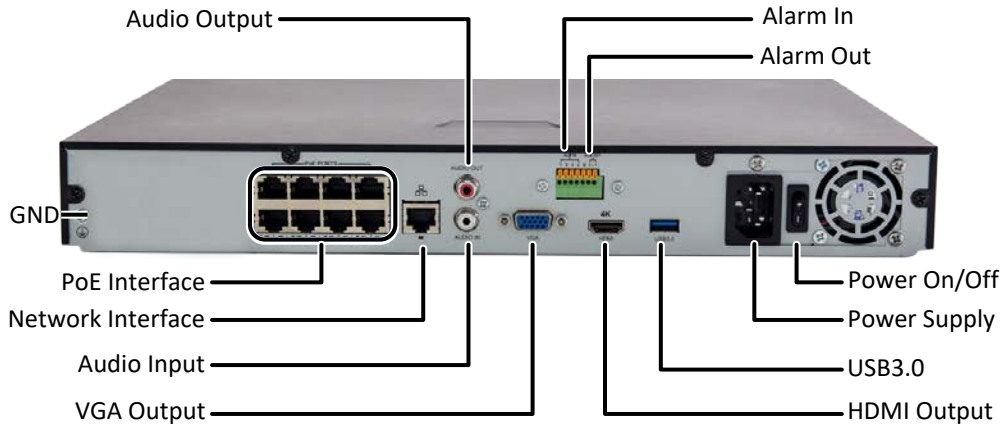

*Product specifications and availability are subject to change without notice.